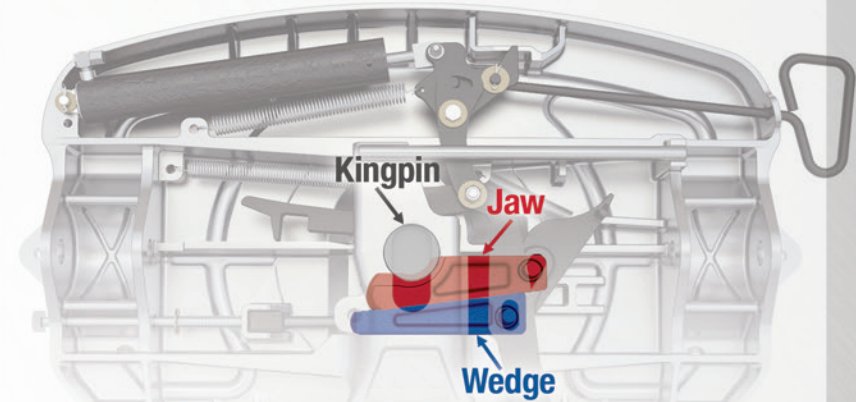

Fifth wheel complete assemblies include the top plate and the mounting bracket that bolts to existing outboard angles on the truck chassis.

Fontaine now offers a bolt kit to make your installation EASY!

Kit has all the nuts, bolts and washers you need to install a Fontaine mount to the truck chassis. (Includes 20 Grade 8 bolts with matching locknuts and 40 hardened washers)

KIT-BOLT-24
Quantity 20

FONTAINE NO-SLACK®

Put the Fontaine No-Slack® advantage to work for you!

Here's how it works: As the **KINGPIN** moves into the throat of the fifth wheel, the **JAW** slides into place making contact with the kingpin. Then the **WEDGE** presses against the jaw to automatically remove any slack between the kingpin and the jaw. Only available from Fontaine!