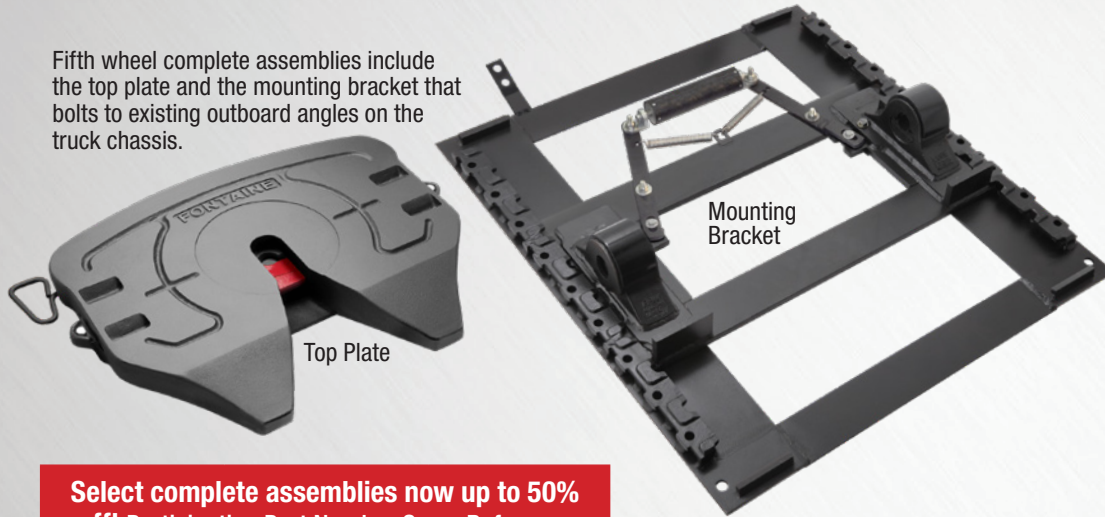

Complete assembly (SLH7NHDS No-Tilt air slide)
Complete assembly (SLH7AWB air slide)

	Part Number	Height	Travel
NEW!	SLH7NHDS800024	8.00	24
	SLH7AWB875024	8.75	24

Each complete assembly includes top-plate, air slide bracket and slide rail.
Easily bolts to existing outboard angles for a quick, easy conversion.

Fifth wheel complete assemblies include the top plate and the mounting bracket that bolts to existing outboard angles on the truck chassis.

Fontaine now offers a bolt kit to make your installation EASY!